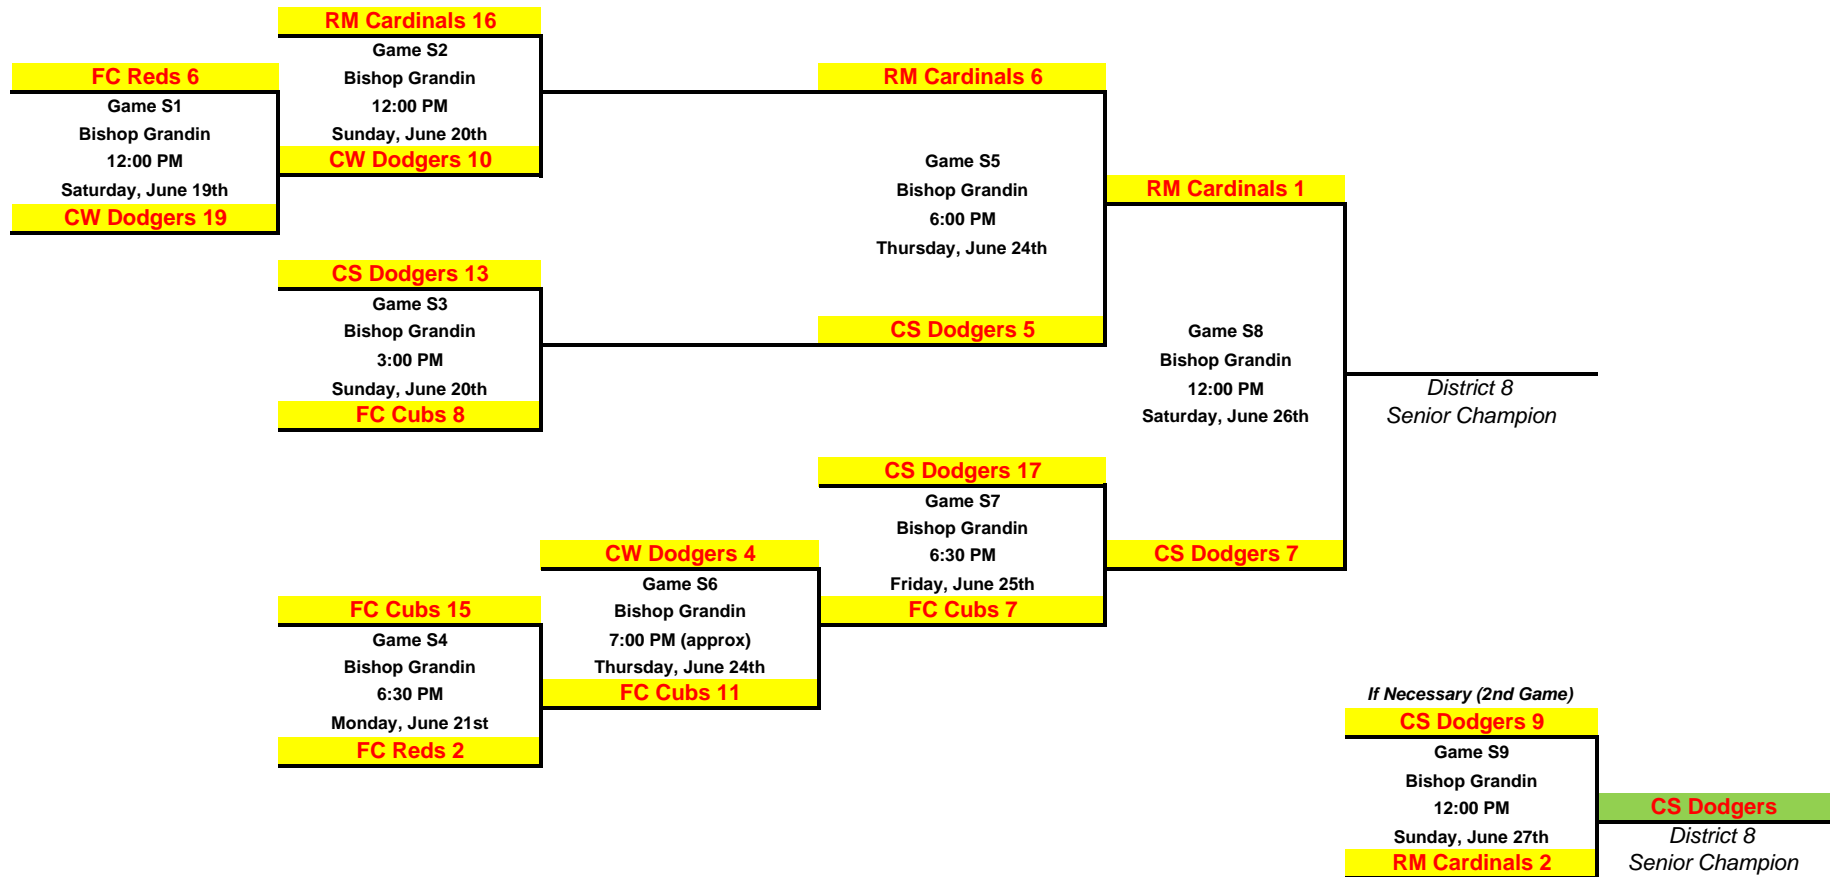

2010 Senior Playoff Schedule - VERSION 4 (06/23/10)

Note:

1. Home Team is the top team in the Bracket except for Game S5 - Home team for this game is determined by team finishing higher in standings
2. Dates and Times subject to change due to diamond availability